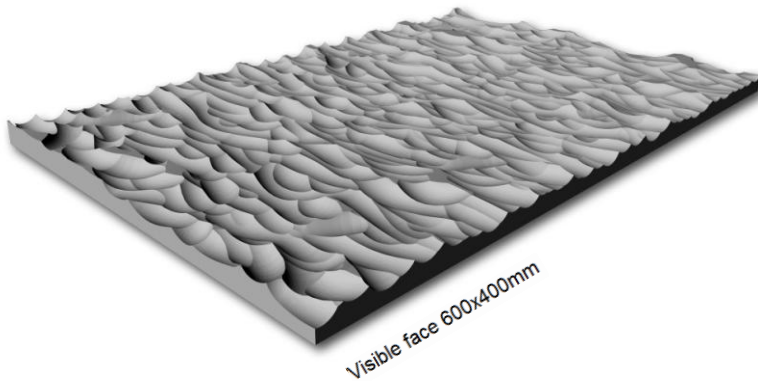

REFERENCE PD005 BALTIC
DESCRIPTION Decorative panels

GENERAL FEATURES

Materials MDF waterproof D-s2,d0
MDF fireproof B-s2,d0 (with red or natural core)
MDF coloured throughout D-s2,d0
Plywood

Visible face 2400x1200mm

Thickness (mm) 22mm (MDF)
For other materials and thickness, contact Decustik

Machining depth (mm) 13,5

Approximate weight. (kg/m²) 17,5 (MDF 22mm)

Formats (mm) Depending on the project. Maximum size 3000x1500

Finishing With no finish Varnished Lacquered RAL / NCS
For other finishing, contact Decustik

APPLICATION

Wall coverings

Straight visible 

Loose tongue 