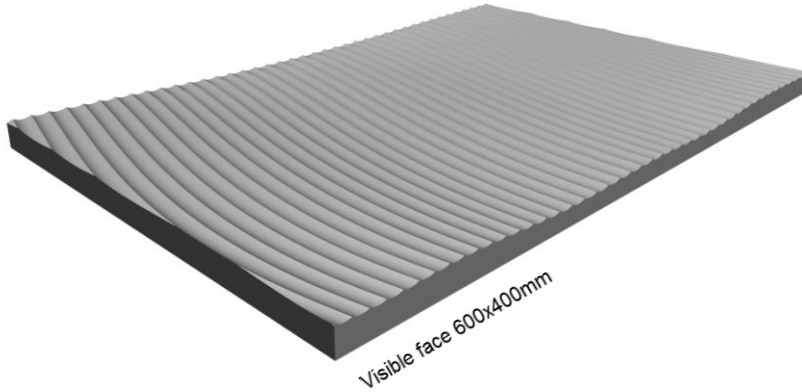

REFERENCE PD007 DUNA
DESCRIPTION Decorative panels

GENERAL FEATURES

Materials MDF waterproof D-s2,d0
MDF fireproof B-s2,d0 (with red or natural core)
MDF coloured throughout D-s2,d0
Plywood

Visible face 2400x1200mm

Thickness (mm) 22mm (MDF)
For other materials and thickness, contact Decustik

Machining depth (mm) 12,0

Approximate weight. (kg/m²) 17,5 (MDF 22mm)

Formats (mm) Depending on the project. Maximum size 3000x1500