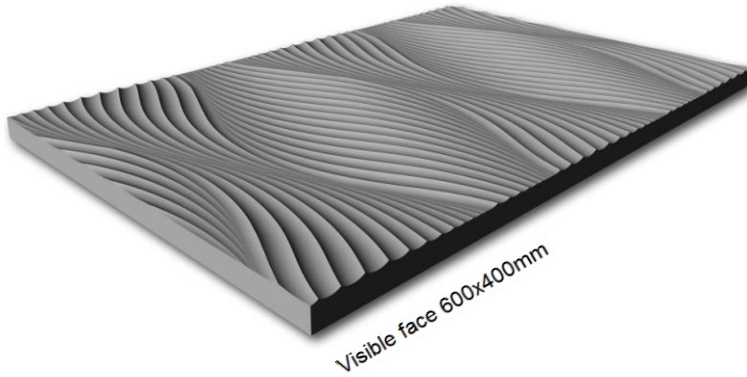

REFERENCE PD009 SOFT
DESCRIPTION Decorative panels

Visible face 2400x1200mm

GENERAL FEATURES

Materials	MDF waterproof D-s2,d0 MDF fireproof B-s2,d0 (with red or natural core) MDF coloured throughout D-s2,d0 Plywood
Thickness (mm)	12mm to 22mm (MDF) For other materials and thickness, contact Decustik
Machining depth (mm)	3,0
Approximate weight. (kg/m ²)	9,5 (MDF 12mm) 17,5 (MDF 22mm)
Formats (mm)	Depending on the project. Maximum size 3000x1500
Finishing	With no finish Varnished Lacquered RAL / NCS For other finishing, contact Decustik

APPLICATION

	Wall coverings		Ceilings
Straight visible		Semi concealed	
Loose tongue		Concealed movable V6	

OTHER OPTIONS

Panel could be bent, depending on thickness (please consult)