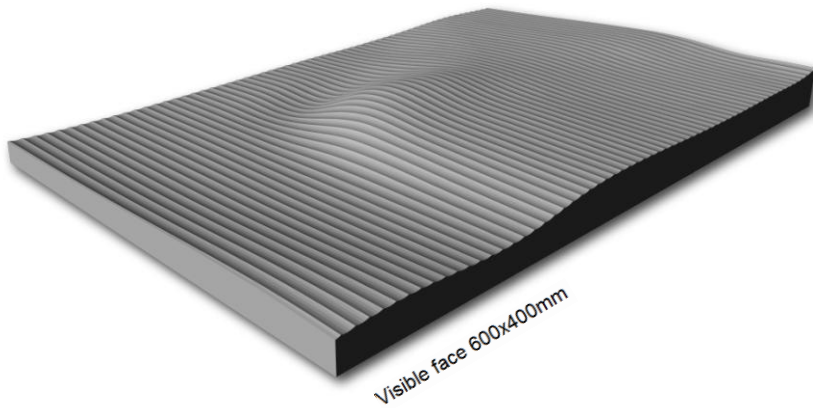

**REFERENCE** PD023 ARIEL  
**DESCRIPTION** Decorative panels

**GENERAL FEATURES**

**Materials** MDF waterproof D-s2,d0  
MDF fireproof B-s2,d0 (with red or natural core)  
MDF coloured throughout D-s2,d0  
Plywood

Visible face 2400x1200mm

**Thickness (mm)** 45mm (MDF)  
For other materials and thickness, contact Decustik

**Machining depth (mm)** 32,0

**Approximate weight. (kg/m<sup>2</sup>)** 35,5 (MDF 45mm)

**Formats (mm)** Depending on the project. Maximum size 3000x1500

**Finishing** With no finish                      Varnished                      Lacquered RAL / NCS  
For other finishing, contact Decustik

**APPLICATION**

Wall coverings

Straight visible 

Loose tongue 