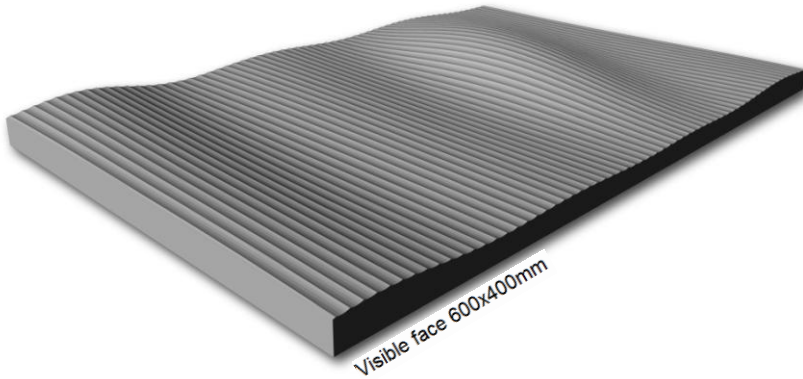

REFERENCE PD024 JUPITER
DESCRIPTION Decorative panels

GENERAL FEATURES

Materials MDF waterproof D-s2,d0
MDF fireproof B-s2,d0 (with red or natural core)
MDF coloured throughout D-s2,d0
Plywood

Visible face 2400x1200mm

Thickness (mm) 45mm (MDF)
For other materials and thickness, contact Decustik

Machining depth (mm) 35,0

Approximate weight. (kg/m²) 35,5 (MDF 45mm)

Formats (mm) Depending on the project. Maximum size 3000x1500

Finishing With no finish Varnished Lacquered RAL / NCS
For other finishing, contact Decustik

APPLICATION

Wall coverings

Straight visible 

Loose tongue 