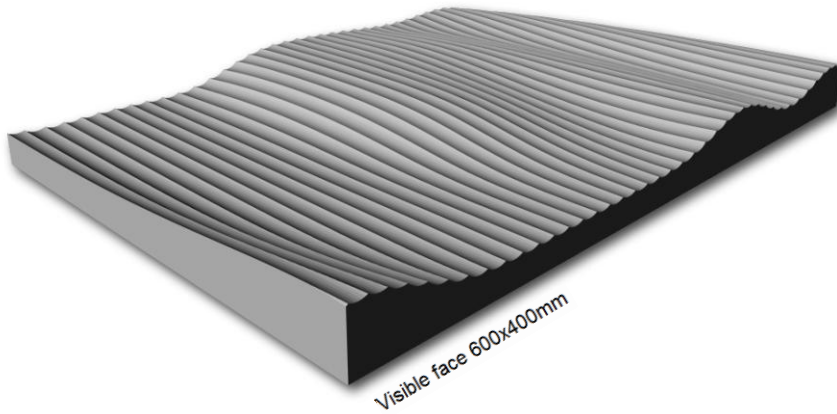

**REFERENCE** PD025 GALAXIA  
**DESCRIPTION** Decorative panels

**GENERAL FEATURES**

Materials	MDF waterproof D-s2,d0 MDF fireproof B-s2,d0 (with red or natural core) MDF coloured throughout D-s2,d0 Plywood
Thickness (mm)	45mm (MDF) For other materials and thickness, contact Decustik
Machining depth (mm)	26,5
Approximate weight. (kg/m <sup>2</sup> )	35,5 (MDF 45mm)
Formats (mm)	Depending on the project. Maximum size 3000x1500
Finishing	With no finish                      Varnished                      Lacquered RAL / NCS For other finishing, contact Decustik

**APPLICATION**

Wall coverings

Straight visible	
Loose tongue	