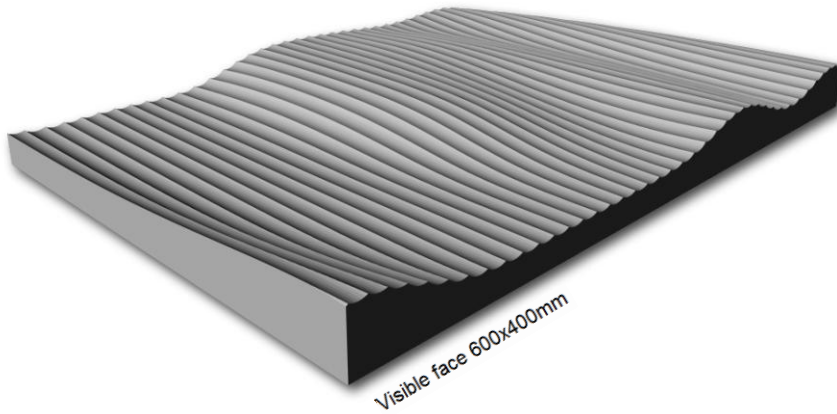

REFERENCE PD025 GALAXIA
DESCRIPTION Decorative panels

GENERAL FEATURES

Materials	MDF waterproof D-s2,d0 MDF fireproof B-s2,d0 (with red or natural core) MDF coloured throughout D-s2,d0 Plywood
Thickness (mm)	45mm (MDF) For other materials and thickness, contact Decustik
Machining depth (mm)	26,5
Approximate weight. (kg/m ²)	35,5 (MDF 45mm)
Formats (mm)	Depending on the project. Maximum size 3000x1500
Finishing	With no finish Varnished Lacquered RAL / NCS For other finishing, contact Decustik

APPLICATION

Wall coverings

Straight visible	
Loose tongue	