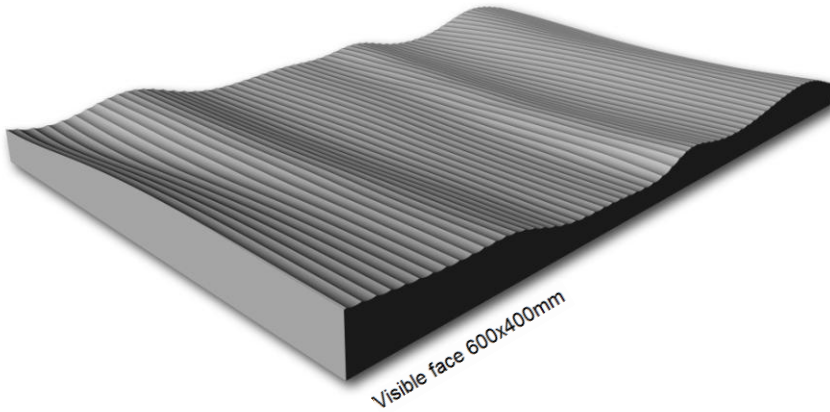

REFERENCE PD027 ATLAS
DESCRIPTION Decorative panels

GENERAL FEATURES

Materials MDF waterproof D-s2,d0
MDF fireproof B-s2,d0 (with red or natural core)
MDF coloured throughout D-s2,d0
Plywood

Visible face 2400x1200mm

Thickness (mm) 45mm (MDF)
For other materials and thickness, contact Decustik

Machining depth (mm) 39,0

Approximate weight. (kg/m²) 35,5 (MDF 45mm)

Formats (mm) Depending on the project. Maximum size 3000x1500

Finishing With no finish Varnished Lacquered RAL / NCS
For other finishing, contact Decustik

APPLICATION

Wall coverings

Straight visible 

Loose tongue 