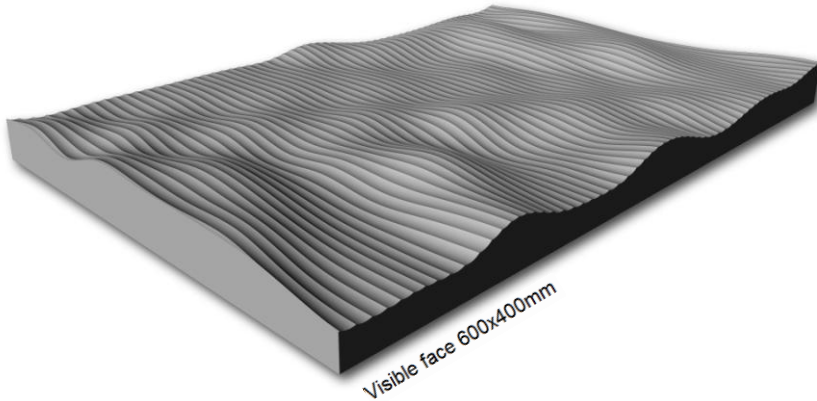

REFERENCE PD028 LEDA
DESCRIPTION Decorative panels

Visible face 2400x1200mm

GENERAL FEATURES

Materials	MDF waterproof D-s2,d0 MDF fireproof B-s2,d0 (with red or natural core) MDF coloured throughout D-s2,d0 Plywood
Thickness (mm)	45mm (MDF) For other materials and thickness, contact Decustik
Machining depth (mm)	30,0
Approximate weight. (kg/m ²)	35,5 (MDF 45mm)
Formats (mm)	Depending on the project. Maximum size 3000x1500
Finishing	With no finish Varnished Lacquered RAL / NCS For other finishing, contact Decustik

APPLICATION

Wall coverings

Straight visible	
Loose tongue	