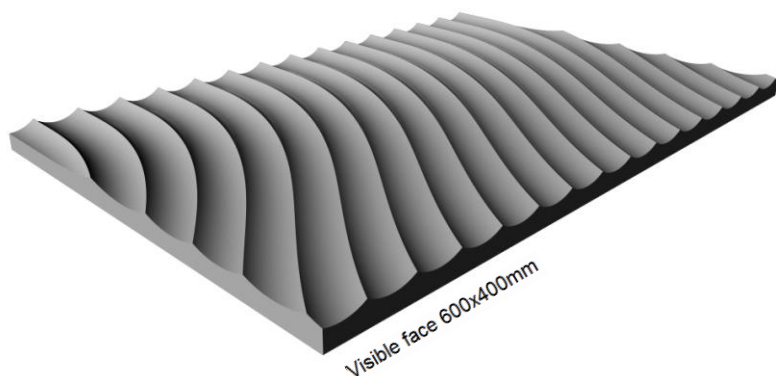

REFERENCE PD033 DESERT
DESCRIPTION Decorative panels

GENERAL FEATURES

Materials	MDF waterproof D-s2,d0 MDF fireproof B-s2,d0 (with red or natural core) MDF coloured throughout D-s2,d0 Plywood
Thickness (mm)	19mm to 22mm (MDF) For other materials and thickness, contact Decustik
Machining depth (mm)	7,5
Approximate weight. (kg/m ²)	15,0 (MDF 19mm) 17,5 (MDF 22mm)
Formats (mm)	Depending on the project. Maximum size 3000x1500
Finishing	With no finish Varnished Lacquered RAL / NCS For other finishing, contact Decustik

APPLICATION

Wall coverings

Straight visible	
Loose tongue	