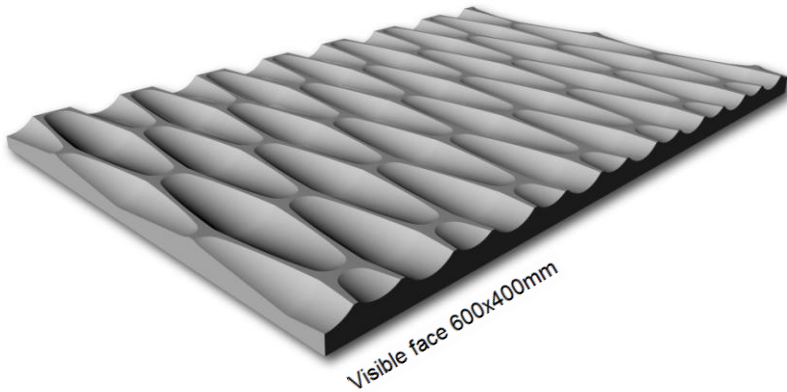

**REFERENCE** PD010 RUSC  
**DESCRIPTION** Decorative panels

Visible face 2400x1200mm

**GENERAL FEATURES**

Materials	MDF waterproof D-s2,d0 MDF fireproof B-s2,d0 (with red or natural core) MDF coloured throughout D-s2,d0 Plywood
Thickness (mm)	22mm (MDF) For other materials and thickness, contact Decustik
Machining depth (mm)	11,4
Approximate weight. (kg/m <sup>2</sup> )	17,5 (MDF 22mm)
Formats (mm)	Depending on the project. Maximum size 3000x1500
Finishing	With no finish                      Varnished                      Lacquered RAL / NCS For other finishing, contact Decustik

**APPLICATION**

Wall coverings

Straight visible	
Loose tongue	