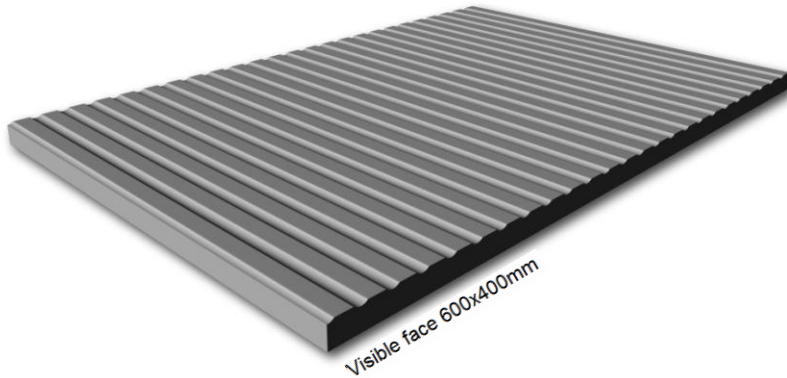

REFERENCE PD011 LINE
DESCRIPTION Decorative panels

GENERAL FEATURES

Materials	MDF waterproof D-s2,d0 MDF fireproof B-s2,d0 (with red or natural core) MDF coloured throughout D-s2,d0 Plywood
Thickness (mm)	12mm to 22mm (MDF) For other materials and thickness, contact Decustik
Machining depth (mm)	2,0
Approximate weight. (kg/m ²)	9,5 (MDF 12mm) 17,5 (MDF 22mm)
Formats (mm)	Depending on the project. Maximum size 3000x1500
Finishing	With no finish Varnished Lacquered RAL / NCS For other finishing, contact Decustik

Visible face 2400x1200mm

APPLICATION

	Wall coverings		Ceilings
Straight visible		Semi concealed	
Loose tongue		Concealed movable V6	

OTHER OPTIONS

Panel could be bent, depending on thickness (please consult)