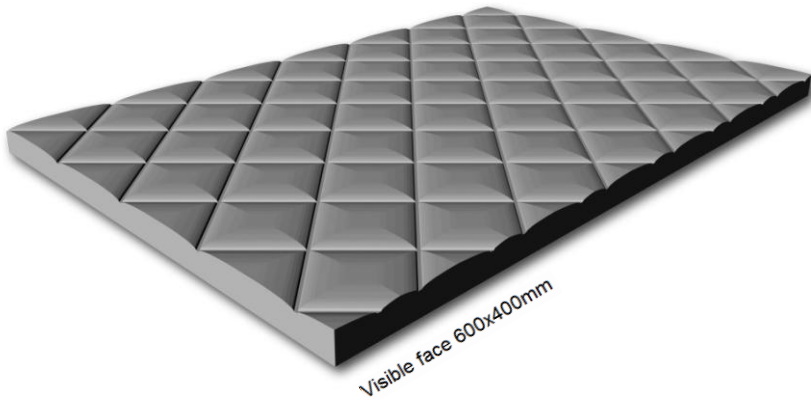

**REFERENCE** PD015 SQUARE  
**DESCRIPTION** Decorative panels

**GENERAL FEATURES**

Materials	MDF waterproof D-s2,d0 MDF fireproof B-s2,d0 (with red or natural core) MDF coloured throughout D-s2,d0 Plywood
Thickness (mm)	12mm to 22mm (MDF) For other materials and thickness, contact Decustik
Machining depth (mm)	3,0
Approximate weight. (kg/m <sup>2</sup> )	9,5 (MDF 12mm) 17,5 (MDF 22mm)
Formats (mm)	Depending on the project. Maximum size 3000x1500
Finishing	With no finish                      Varnished                      Lacquered RAL / NCS For other finishing, contact Decustik

**APPLICATION**

	Wall coverings		Ceilings
Straight visible		Semi concealed	
Loose tongue		Concealed movable V6	

**OTHER OPTIONS**

Panel could be bent, depending on thickness (please consult)