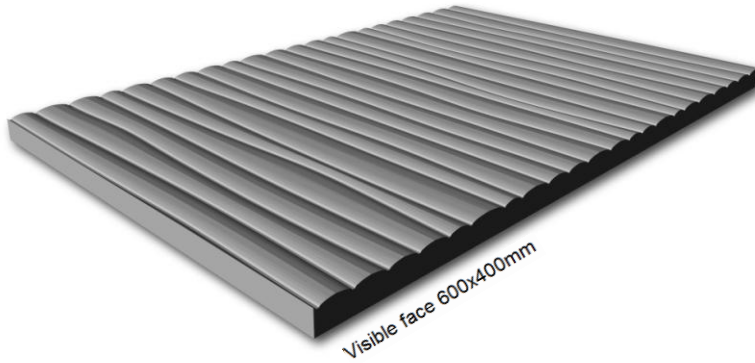

**REFERENCE** PD022 CURVED LINE  
**DESCRIPTION** Decorative panels

Visible face 2400x1200mm

**GENERAL FEATURES**

Materials	MDF waterproof D-s2,d0 MDF fireproof B-s2,d0 (with red or natural core) MDF coloured throughout D-s2,d0 Plywood
Thickness (mm)	16mm to 22mm (MDF) For other materials and thickness, contact Decustik
Machining depth (mm)	4,0
Approximate weight. (kg/m <sup>2</sup> )	12,5 (MDF 16mm) 17,5 (MDF 22mm)
Formats (mm)	Depending on the project. Maximum size 3000x1500
Finishing	With no finish                      Varnished                      Lacquered RAL / NCS For other finishing, contact Decustik

**APPLICATION**

	Wall coverings		Ceilings
Straight visible		Semi concealed	
Loose tongue		Concealed movable V6	

**OTHER OPTIONS**

Panel could be bent, depending on thickness (please consult)