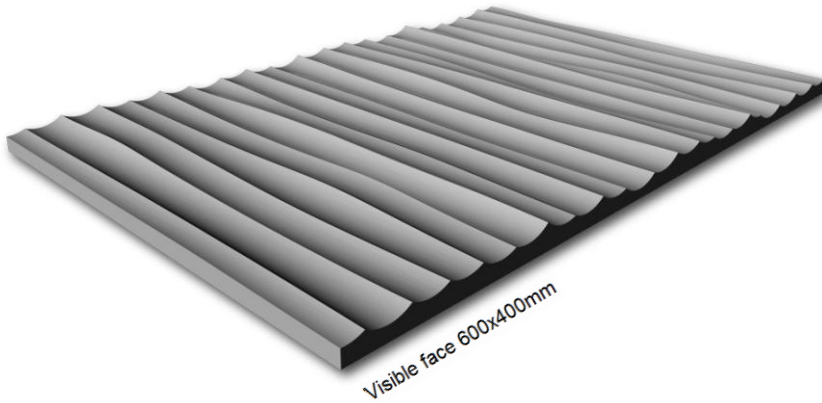

**REFERENCE** PD035 FUSION  
**DESCRIPTION** Decorative panels

**GENERAL FEATURES**

**Materials** MDF waterproof D-s2,d0  
MDF fireproof B-s2,d0 (with red or natural core)  
MDF coloured throughout D-s2,d0  
Plywood

Visible face 2400x1200mm

**Thickness (mm)** 22mm (MDF)  
For other materials and thickness, contact Decustik

**Machining depth (mm)** 14,0

**Approximate weight. (kg/m<sup>2</sup>)** 17,5 (MDF 22mm)

**Formats (mm)** Depending on the project. Maximum size 3000x1500

**Finishing** With no finish                      Varnished                      Lacquered RAL / NCS  
For other finishing, contact Decustik

**APPLICATION**

Wall coverings

Straight visible 

Loose tongue 