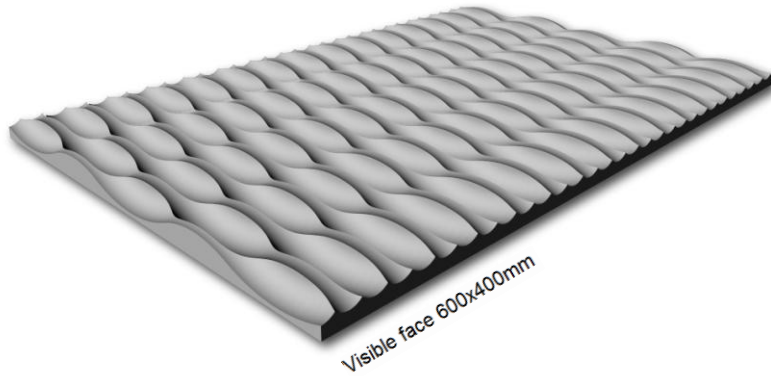

REFERENCE PD039 OVAL
DESCRIPTION Decorative panels

Visible face 2400x1200mm

GENERAL FEATURES

| | |
|--|---|
| Materials | MDF waterproof D-s2,d0 MDF fireproof B-s2,d0 (with red or natural core) MDF coloured throughout D-s2,d0 Plywood |
| Thickness (mm) | 27mm (MDF) For other materials and thickness, contact Decustik |
| Machining depth (mm) | 18,0 |
| Approximate weight. (kg/m ²) | 21,5 (MDF 27mm) |
| Formats (mm) | Depending on the project. Maximum size 3000x1500 |
| Finishing | With no finish Varnished Lacquered RAL / NCS For other finishing, contact Decustik |

APPLICATION

Wall coverings

| | |
|------------------|---|
| Straight visible |  |
| Loose tongue |  |