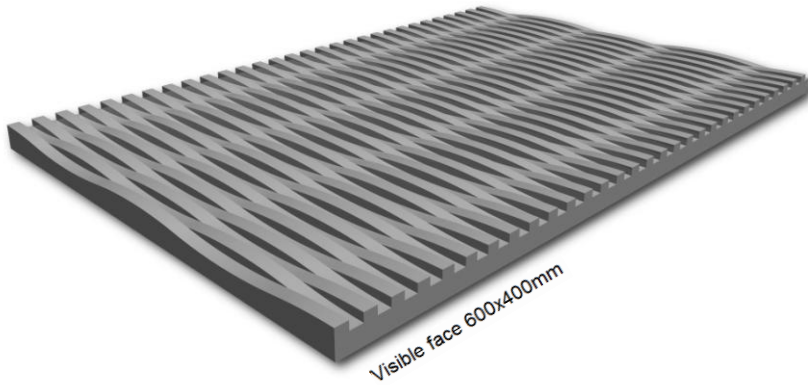

**REFERENCE** PD042 VIMET LINE  
**DESCRIPTION** Decorative panels

Visible face 2400x1200mm

**GENERAL FEATURES**

Materials	MDF waterproof D-s2,d0 MDF fireproof B-s2,d0 (with red or natural core) MDF coloured throughout D-s2,d0 Plywood
Thickness (mm)	16mm to 22mm (MDF) For other materials and thickness, contact Decustik
Machining depth (mm)	6,5
Approximate weight. (kg/m <sup>2</sup> )	12,5 (MDF 16mm) 17,5 (MDF 22mm)
Formats (mm)	Depending on the project. Maximum size 3000x1500
Finishing	With no finish                      Varnished                      Lacquered RAL / NCS For other finishing, contact Decustik

**APPLICATION**

	Wall coverings		Ceilings
Straight visible			Semi concealed
Loose tongue			Concealed movable V6
			

**OTHER OPTIONS**

Panel could be bent, depending on thickness (please consult)