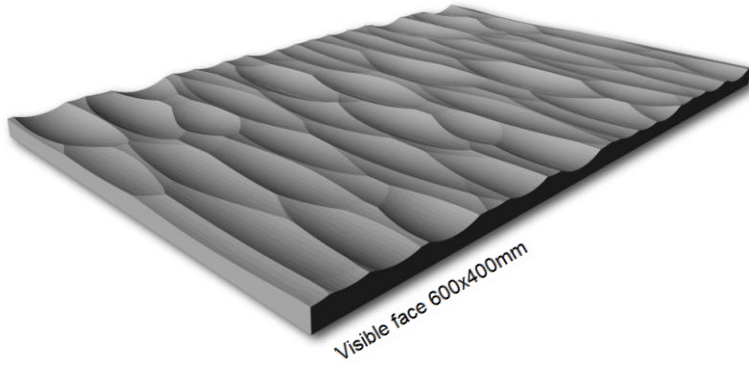

REFERENCE PD044 BALTIC XL
DESCRIPTION Decorative panels

Visible face 2400x1200mm

GENERAL FEATURES

Materials	MDF waterproof D-s2,d0 MDF fireproof B-s2,d0 (with red or natural core) MDF coloured throughout D-s2,d0 Plywood
Thickness (mm)	19mm to 22mm (MDF) For other materials and thickness, contact Decustik
Machining depth (mm)	11,0
Approximate weight. (kg/m ²)	15,0 (MDF 19mm) 17,5 (MDF 22mm)
Formats (mm)	Depending on the project. Maximum size 3000x1500
Finishing	With no finish Varnished Lacquered RAL / NCS For other finishing, contact Decustik

APPLICATION

Wall coverings

Straight visible	
Loose tongue	