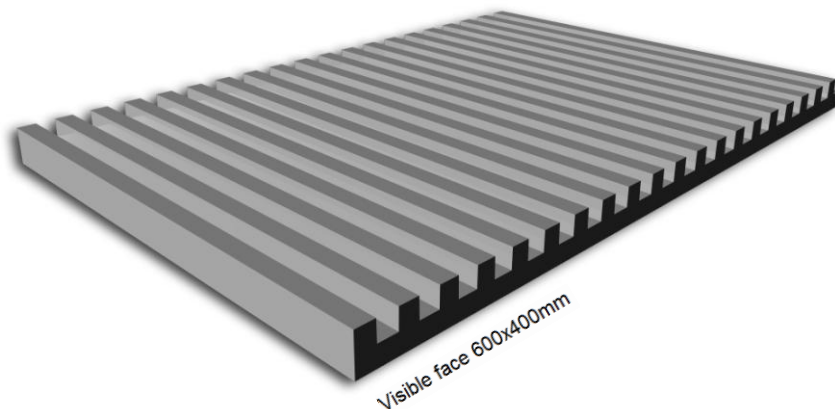

REFERENCE PD019 SLATED
DESCRIPTION Decorative panels

GENERAL FEATURES

Materials	MDF waterproof D-s2,d0 MDF fireproof B-s2,d0 (with red or natural core) MDF coloured throughout D-s2,d0 Plywood
Thickness (mm)	27mm (MDF) For other materials and thickness, contact Decustik
Machining depth (mm)	15,0
Approximate weight. (kg/m ²)	21,5 (MDF 27mm)
Formats (mm)	Depending on the project. Maximum size 3000x1500
Finishing	With no finish Varnished Lacquered RAL / NCS For other finishing, contact Decustik

Visible face 2400x1200mm

APPLICATION

Wall coverings

Straight visible	
Loose tongue	