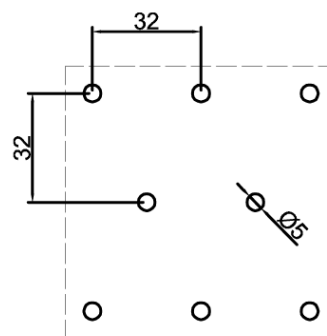

**REFERENCE  
DESCRIPTION**

**PAP045**  
Acoustic panel with alternated holes

**ACOUSTIC FEATURES**

|                         |                             |
|-------------------------|-----------------------------|
| Pitch (mm)              | 32x32                       |
|                         | Alternate                   |
| Hole diameter (mm)      | Ø 5                         |
| Hole depth (mm)         | Through                     |
| Perforated area (%)     | 1.9                         |
| <b>Sound absorption</b> |                             |
| Plenum 40mm $\alpha_w$  | 0.10                        |
|                         | NRC 0.15                    |
| Plenum 200mm $\alpha_w$ | 0.10                        |
|                         | NRC 0.15                    |
| Absorption class        | not classified              |
| Mineral wool behind     | 40mm<br>30kg/m <sup>3</sup> |