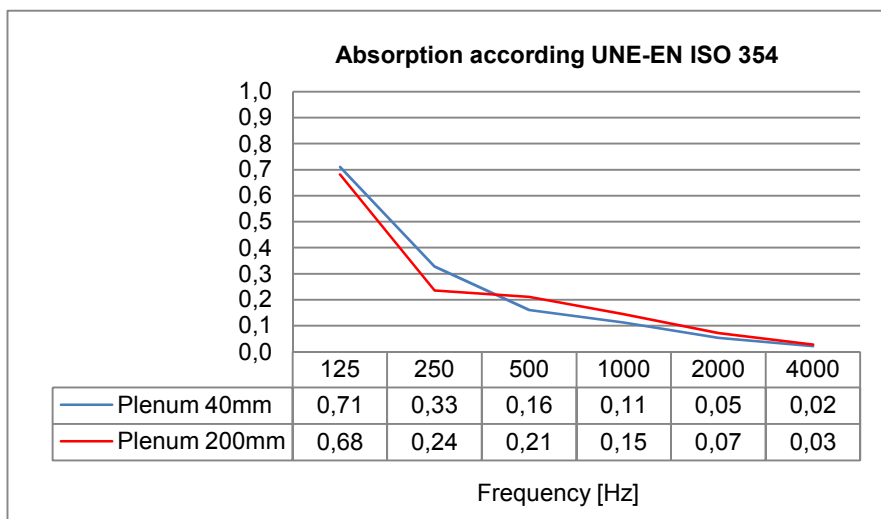

**REFERENCE  
DESCRIPTION**

**PAP045**  
Acoustic panel with alternated holes

**ACOUSTIC FEATURES**

|                         |                             |
|-------------------------|-----------------------------|
| Pitch (mm)              | 32x32                       |
|                         | Alternate                   |
| Hole diameter (mm)      | Ø 5                         |
| Hole depth (mm)         | Through                     |
| Perforated area (%)     | 1.9                         |
| <b>Sound absorption</b> |                             |
| Plenum 40mm $\alpha_w$  | 0.10                        |
|                         | NRC 0.15                    |
| Plenum 200mm $\alpha_w$ | 0.10                        |
|                         | NRC 0.15                    |
| Absorption class        | not classified              |
| Mineral wool behind     | 40mm<br>30kg/m <sup>3</sup> |